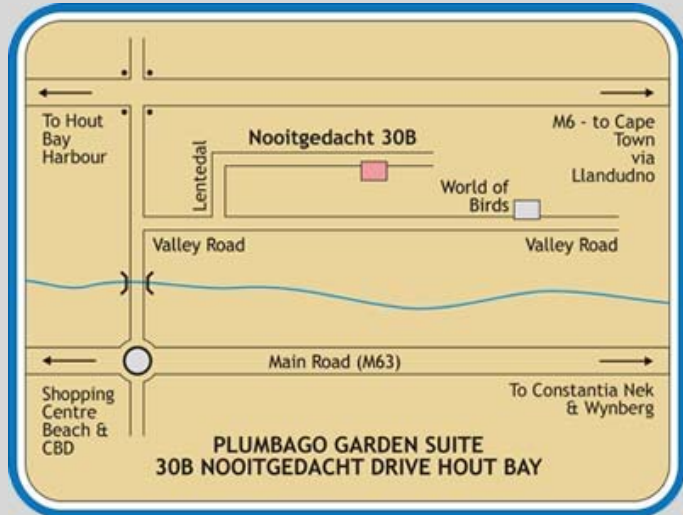

**PLUMBAGO**

GARDEN SUITE - HOUT BAY

DIRECTIONS & MAP

**CAPE TOWN AIRPORT TO HOUT BAY (FOLLOW THE ROADSIGNS)**

**CITY N2**

Take N2 highway towards Cape Town City

**MUIZENBERG M3**

Turn left towards Muizenberg on M3 route

**KIRSTENBOSCH**

Turn right at traffic light into Rhodes Drive and continue beyond Kirstenbosch entrance.

**HOUT BAY CONSTANTIA NEK**

Turn right towards HOUT BAY via Constantia Nek.

**HOUT BAY M63 CHAPMANS PEAK**

At Constantia Nek ; half about traffic circle towards HOUT BAY. Continue to next traffic circle ( 5km )

**CITY M3 LLANDUDNO**

At traffic circle turn right ; cross riverbridge; towards Llandudno.

**WORLD OF BIRDS**

Turn right into Valley Road; first left into Lentedal Road then second right into Nooitgedacht Drive

**HELP:** 0832611986 ( Mike )

**30B NOOITGEDACHT DRIVE, HOUT BAY**

Tel/Fax: +27 21 790 1916 Cell: +27 83 261 1986 houtbay@plumbago.co.za