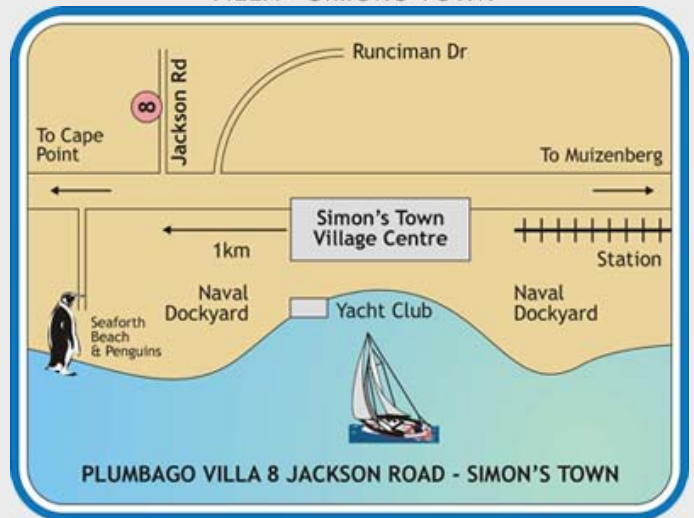

MUIZENBERG M42

Turn left (M42) for 1km until T-junction. Join M4 to Simon's Town (16km) via Muizenberg(3km) and Fish Hoek(9km).

SIMON'S TOWN RAILWAY STATION

Continue past Dockyard Gate to village centre.

SIMON'S TOWN VILLAGE CENTRE

From Jubilee Square travel 1km in direction Cape Point to Jackson Road, Seaforth.

HELP: 0832611986 (Mike)

PLUMBAGO

VILLA - SIMONS TOWN

**8 JACKSON RD, SIMON'S TOWN**

Tel/Fax: +27 21 790 1916 Cell: +27 83 261 1986 simonstown@plumbago.co.za

Hout Bay Accommodation : Simons Town Accommodation : Hout Bay Self Catering Accommodation : Simons Town Self Catering Accommodation

Hout Bay Cottages : Hout Bay Holiday House : Hout Bay Villas :

Simons Town Cottages : Simons Town Holiday House : Simons Town Villas